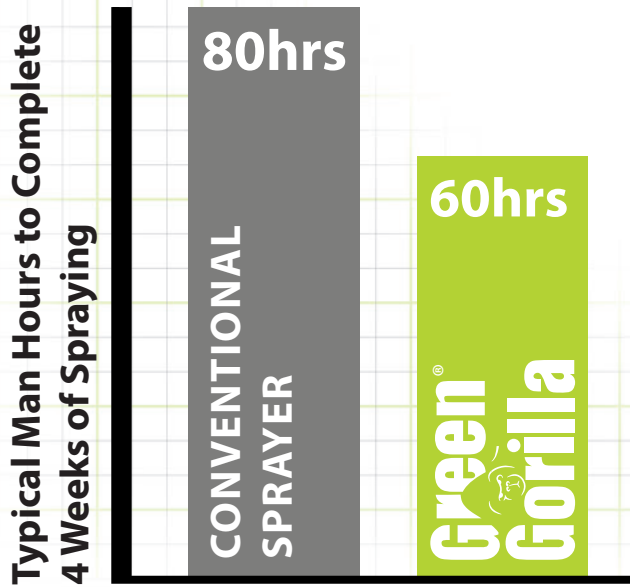

Green Gorilla®

2020 Pest Control Catalog

www.green-gorilla.com

Green Gorilla is a brand of ForeFront Product Design, LLC

Green Gorilla ProLine™

Built to help you work faster, easier, and more efficiently.

The Green Gorilla ProLine uses Smart Pressure Technology (SPT™) to precisely control pressure automatically, eliminating manual pumping.

This means that your Green Gorilla professional spray system offers you a significant return on your investment by reducing spray time as much as 25%*, as well as, efficiently using your chemicals each and every time you spray.

A 25% savings in time results in a 20 hour savings over a 4 week period, which adds directly to your bottom line.

Green Gorilla ProLine System vs. Conventional Sprayer

Power Cell Density Comparison

Green Gorilla®