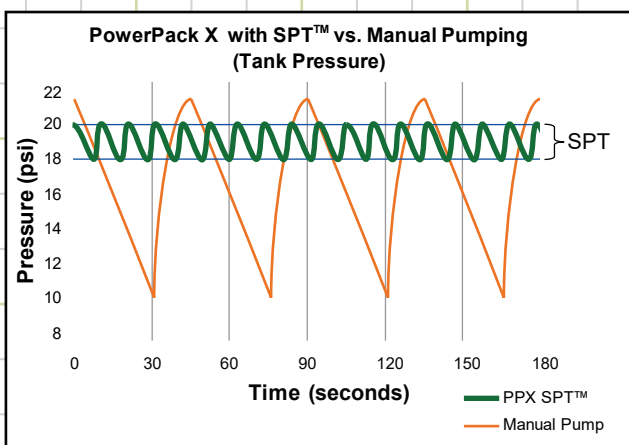

Battery Technology

- Type: Dual field replaceable rechargeable Li-Ion - 5200 mA-hr. @ 7.4Vdc
- Recharge Time: ~5 hrs with 115 VAC wall charger
- Recharge Method: Wall charger rated at 8.4 VDC, 1000 ma or 12 Vdc car charger
- Charging Indicator: LED: Red = charging
  Green = charged
- Capacity Indicator: LED: Green = charged
  Yellow = half charge
  Red = discharged
- Application Time: 4 - 5 hrs